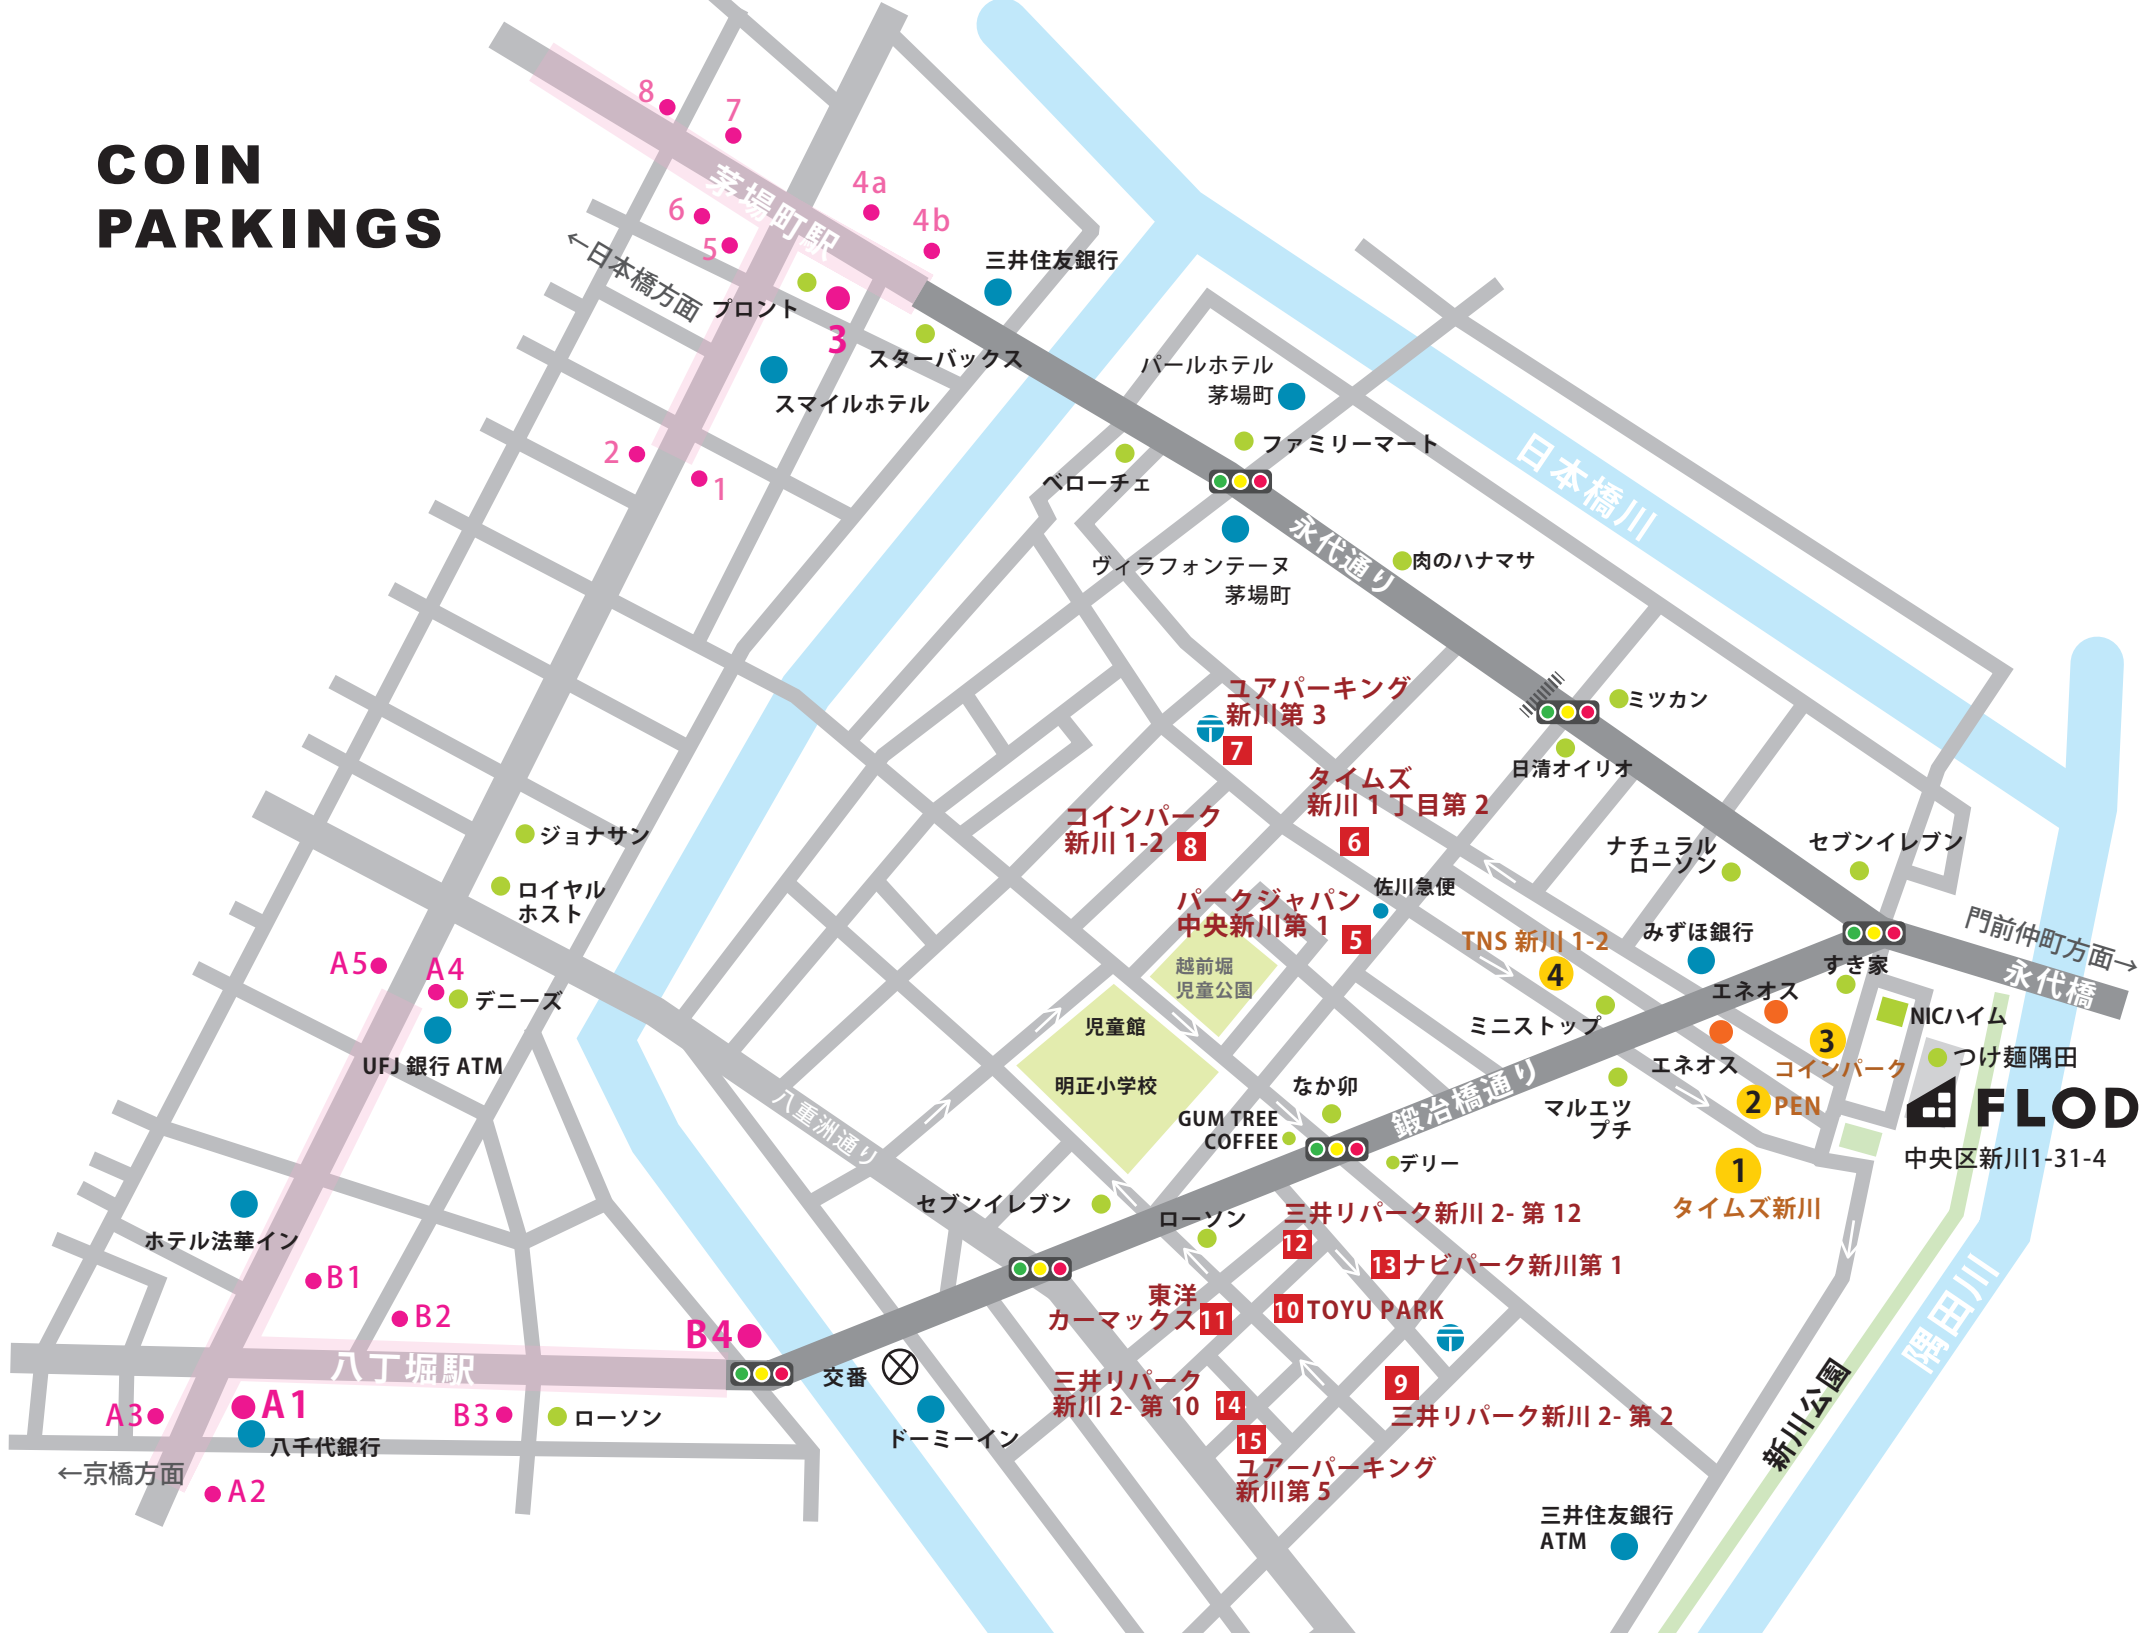

COIN PARKINGS

FLOD
中央区新川1-31-4